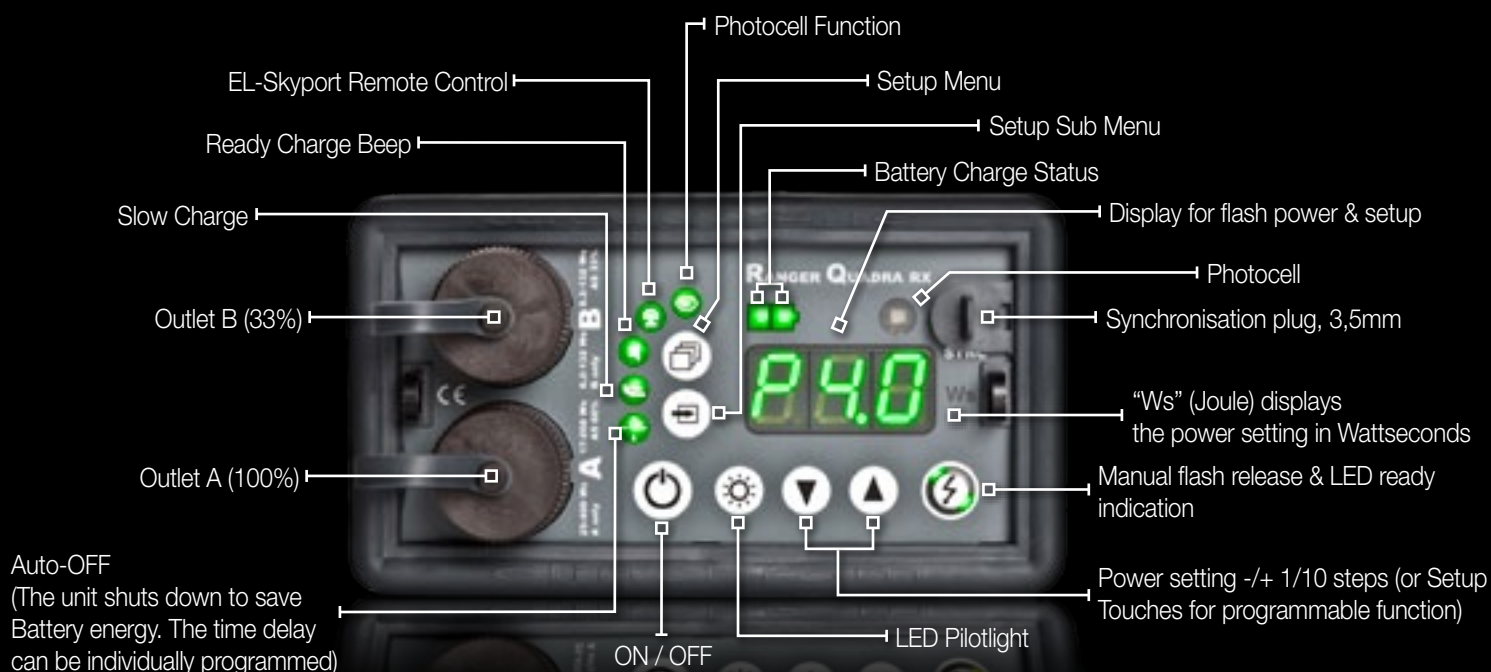

*Tolerances of specifications and components conform to IEC and CE standards.
Technical data subject to change. No guarantee for misprints.
The listed values can differ due to tolerances in components, or measuring instruments.

Control Panel